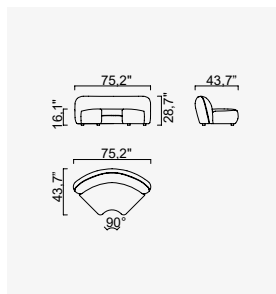

# icona

- 35 density HR-ALTA+35 density HIGHPERLA seat foam
- **Back part HYPER foam**
- Frame strengthened with ply-Wooden  
( 10 year warranty compliance with European norms )
- Modular stucture provides unlimited options
- Seating height 16,1"
- Sofa height 28,7"

47,2" Arm Module (Left)

47,2" Arm Module (Right)

39,4" Arm Module (Right)

39,4" Arm Module (Left)

Pouf

Inter Module

Corner Module

Curved Module