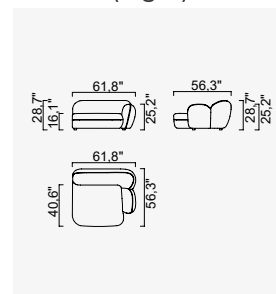

OPTION 4

Relaxing Module (Right)