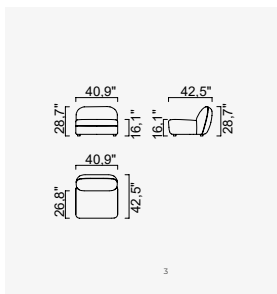

# icona

- 35 density HR-ALTA+35 density HIGHPERLA seat foam
- **Back part HYPER foam**
- Frame strengthened with ply-Wooden  
( 10 year warranty compliance with European norms )
- Modular stucture provides unlimited options
- Seating height 16,1"
- Sofa height 28,7"

47,2" Arm Module (Left)

47,2" Arm Module (Right)

39,4" Arm Module (Right)

39,4" Arm Module (Left)

Pouf

Inter Module

Corner Module

Curved Module