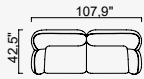

47,2" Arm Module (Left)

47,2" Arm Module (Right)

39,4" Arm Module (Right)

39,4" Arm Module (Left)

Pouf

Inter Module

Corner Module

Curved Module

Relaxing Module (Right)

Relaxing Module (Left)

Coffee Table Module

OPTION 1

OPTION 2

OPTION 3

OPTION 4

OPTION 5