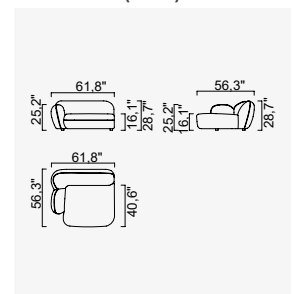

OPTION 5

Relaxing Module (Left)