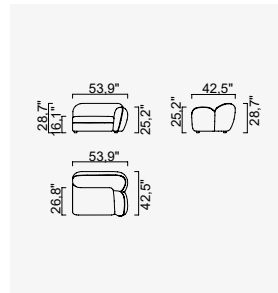

# icona

- 35 density HR-ALTA+35 density HIGHPERLA seat foam
- **Back part HYPER foam**
- Frame strengthened with ply-Wooden  
( 10 year warranty compliance with European norms )
- Modular stucture provides unlimited options
- Seating height 16,1"
- Sofa height 28,7"

47,2" Arm Module (Left)

47,2" Arm Module (Right)

39,4" Arm Module (Right)

39,4" Arm Module (Left)

Pouf

Inter Module

Corner Module

Curved Module