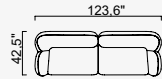

47,2" Arm Module (Left)

47,2" Arm Module (Right)

39,4" Arm Module (Right)

39,4" Arm Module (Left)

Pouf

Inter Module

Corner Module

Curved Module

Relaxing Module (Right)

Relaxing Module (Left)

Coffee Table Module

OPTION 1

OPTION 2

OPTION 3

OPTION 4

OPTION 5