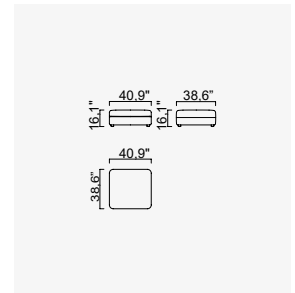

# icona

- 35 density HR-ALTA+35 density HIGHPERLA seat foam
- **Back part HYPER foam**
- Frame strengthened with ply-Wooden  
( 10 year warranty compliance with European norms )
- Modular stucture provides unlimited options
- Seating height 16,1"
- Sofa height 28,7"

47,2" Arm Module (Left)

47,2" Arm Module (Right)

39,4" Arm Module (Right)

39,4" Arm Module (Left)

Pouf

Inter Module

Corner Module

Curved Module