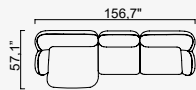

OPTION 6

OPTION 7

OPTION 8

OPTION 14

OPTION 17

OPTION 22