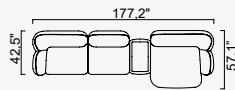

# icona

- 35 density HR-ALTA+35 density HIGHPERLA seat foam
- **Back part HYPER foam**
- Frame strengthened with ply-Wooden  
( 10 year warranty compliance with European norms )
- Modular stucture provides unlimited options
- Seating height 16,1"
- Sofa height 28,7"

47,2" Arm Module (Left)

47,2" Arm Module (Right)

39,4" Arm Module (Right)

39,4" Arm Module (Left)

Pouf

Inter Module

Corner Module

Curved Module

Relaxing Module (Right)

Relaxing Module (Left)

Coffee Table Module

OPTION 1

OPTION 2

OPTION 3

OPTION 4

OPTION 5

OPTION 6

OPTION 7

OPTION 8

OPTION 9

OPTION 10

OPTION 11

OPTION 12

OPTION 13