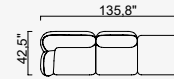

47,2" Arm Module (Left)

47,2" Arm Module (Right)

39,4" Arm Module (Right)

39,4" Arm Module (Left)

Pouf

Inter Module

Corner Module

Curved Module

Relaxing Module (Right)

Relaxing Module (Left)

Coffee Table Module

OPTION 1

OPTION 2

OPTION 3

OPTION 4

OPTION 5