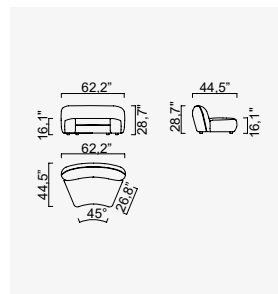

# icona

- 35 density HR-ALTA+35 density HIGHPERLA seat foam
- **Back part HYPER foam**
- Frame strengthened with ply-Wooden  
( 10 year warranty compliance with European norms )
- Modular stucture provides unlimited options
- Seating height 16,1"
- Sofa height 28,7"

47,2" Arm Module (Left)

47,2" Arm Module (Right)

39,4" Arm Module (Right)

39,4" Arm Module (Left)

Pouf

Inter Module

Corner Module

Curved Module