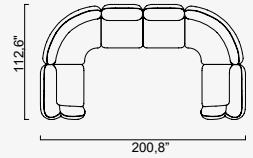

# icona

- 35 density HR-ALTA+35 density HIGHPERLA seat foam
- **Back part HYPER foam**
- Frame strengthened with ply-Wooden  
( 10 year warranty compliance with European norms )
- Modular stucture provides unlimited options
- Seating height 16,1"
- Sofa height 28,7"

OPTION 6

OPTION 7

OPTION 8

OPTION 9

OPTION 10

OPTION 11

OPTION 12

OPTION 13

OPTION 14

OPTION 15

OPTION 16

OPTION 17

OPTION 18

OPTION 19

OPTION 20

OPTION 21