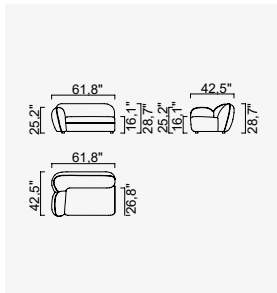

# icona

- 35 density HR-ALTA+35 density HIGHPERLA seat foam
- **Back part HYPER foam**
- Frame strengthened with ply-Wooden  
( 10 year warranty compliance with European norms )
- Modular stucture provides unlimited options
- Seating height 16,1"
- Sofa height 28,7"

47,2" Arm Module (Left)

47,2" Arm Module (Right)

39,4" Arm Module (Right)

39,4" Arm Module (Left)

Pouf

Inter Module

Corner Module

Curved Module