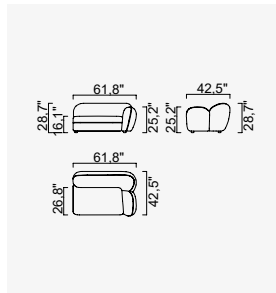

# icona

- 35 density HR-ALTA+35 density HIGHPERLA seat foam
- **Back part HYPER foam**
- Frame strengthened with ply-Wooden  
( 10 year warranty compliance with European norms )
- Modular stucture provides unlimited options
- Seating height 16,1"
- Sofa height 28,7"

47,2" Arm Module (Left)

47,2" Arm Module (Right)

39,4" Arm Module (Right)

39,4" Arm Module (Left)

Pouf

Inter Module

Corner Module

Curved Module