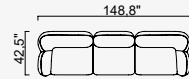

47,2" Arm Module (Left)

47,2" Arm Module (Right)

39,4" Arm Module (Right)

39,4" Arm Module (Left)

Pouf

Inter Module

Corner Module

Curved Module

Relaxing Module (Right)

Relaxing Module (Left)

Coffee Table Module

OPTION 1

OPTION 2

OPTION 3

OPTION 4

OPTION 5