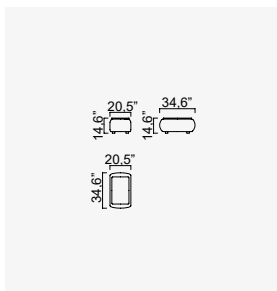

OPTION 1

Coffee Table Module