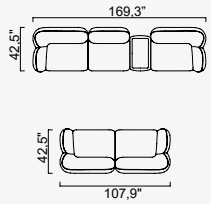

OPTION 6

OPTION 7

OPTION 8

OPTION 14

OPTION 16

OPTION 17

OPTION 22