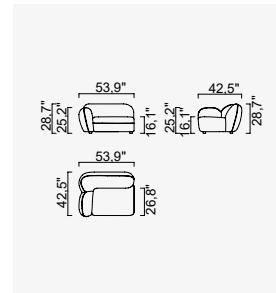

# icona

- 35 density HR-ALTA+35 density HIGHPERLA seat foam
- **Back part HYPER foam**
- Frame strengthened with ply-Wooden  
( 10 year warranty compliance with European norms )
- Modular stucture provides unlimited options
- Seating height 16,1"
- Sofa height 28,7"

47,2" Arm Module (Left)

47,2" Arm Module (Right)

39,4" Arm Module (Right)

39,4" Arm Module (Left)

Pouf

Inter Module

Corner Module

Curved Module