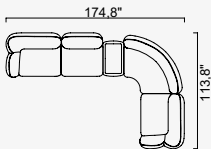

# icona

- 35 density HR-ALTA+35 density HIGHPERLA seat foam
- **Back part HYPER foam**
- Frame strengthened with ply-Wooden  
( 10 year warranty compliance with European norms )
- Modular stucture provides unlimited options
- Seating height 16,1"
- Sofa height 28,7"

47,2" Arm Module (Left)

47,2" Arm Module (Right)

39,4" Arm Module (Right)

39,4" Arm Module (Left)

Pouf

Inter Module

Corner Module

Curved Module

OPTION 6

OPTION 7

OPTION 8

OPTION 9

OPTION 10

OPTION 11

OPTION 12

OPTION 13

OPTION 14

OPTION 15

OPTION 16

OPTION 17

OPTION 18

OPTION 19

OPTION 20

OPTION 21