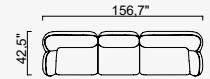

47,2" Arm Module (Left)

47,2" Arm Module (Right)

39,4" Arm Module (Right)

39,4" Arm Module (Left)

Pouf

Inter Module

Corner Module

Curved Module

Relaxing Module (Right)

Relaxing Module (Left)

Coffee Table Module

OPTION 1

OPTION 2

OPTION 3

OPTION 4

OPTION 5