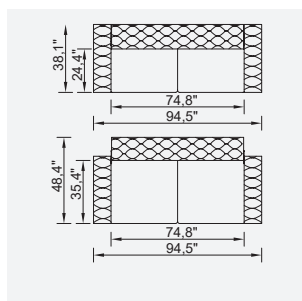

valentino

- Bed feature (CSS Mechanism)
- Extended seats in depth (CSS Mechanism)
- 35 density high-resilient seat foam
- Frame strengthened with ply-Wooden (10 year warranty compliance with European norms)
- Seating height 16.1"
- Sofa height 30.7"

Metal Leg Color

Quilted

Wooden Based Color

3 Sofa