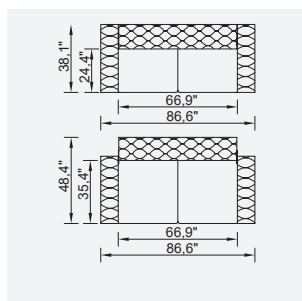

valentino

- Bed feature (CSS Mechanism)
- Extended seats in depth (CSS Mechanism)
- 35 density high-resilient seat foam
- Frame strengthened with ply-Wooden (10 year warranty compliance with European norms)
- Seating height 16.1"
- Sofa height 30.7"

Metal Leg Color

Quilted

Wooden Based Color

2.5 Sofa