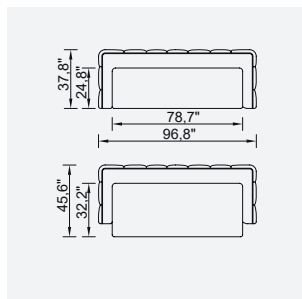

toscana

- Bed feature (Single Bed Mechanism)
- Extended seats in depth (Single Bed Mechanism)
- 35 density high-resilient seat foam
- HYPER sponge on the back
- Frame strengthened with ply-Wooden
  (10 year warranty compliance with European norms)
- Seating height 16.1"
- Sofa height 28.7"

Metal Leg Color

4 Sofa