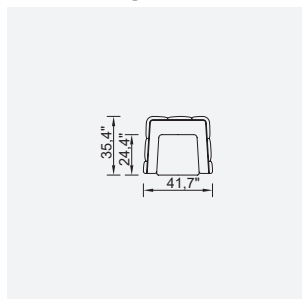

Single Sofa