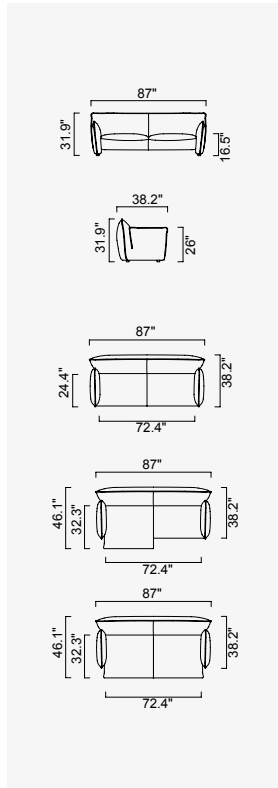

# tiffany

- 32 density Süperflex seat foam
- HYPER sponge on the back
- Frame strengthened with ply-Wooden  
( 10 year warranty compliance with European norms )
- Deepening Session (Double opening sofa mechanism)
- Ability to be a bed (Double opening sofa mechanism)
- Seating height 16.5"
- Sofa height 31.9"

70.9"  
Sofa

78.7" Long  
Sofa

70.9"  
Sofa (Leather)

78.7" Long  
Sofa (Leather)