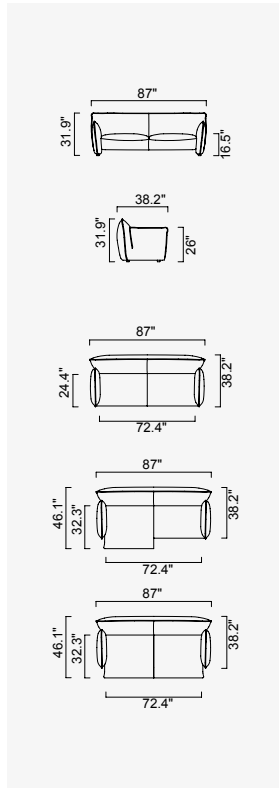

# tiffany

- 32 density Süperflex seat foam
- HYPER sponge on the back
- Frame strengthened with ply-Wooden  
( 10 year warranty compliance with European norms )
- Deepening Session (Double opening sofa mechanism)
- Ability to be a bed (Double opening sofa mechanism)
- Seating height 16.5"
- Sofa height 31.9"

70.9"  
Sofa

78.7" Long  
Sofa

70.9"  
Sofa (Leather)

78.7" Long  
Sofa (Leather)