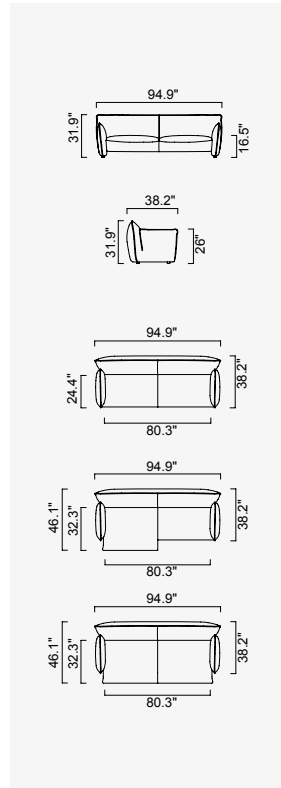

# tiffany

- 32 density Süperflex seat foam
- HYPER sponge on the back
- Frame strengthened with ply-Wooden  
( 10 year warranty compliance with European norms )
- Deepening Session (Double opening sofa mechanism)
- Ability to be a bed (Double opening sofa mechanism)
- Seating height 16.5"
- Sofa height 31.9"

70.9"  
Sofa

78.7" Long  
Sofa

70.9"  
Sofa (Leather)

78.7" Long  
Sofa (Leather)