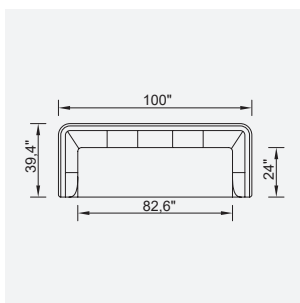

Wooden
Based Color

4 Sofa