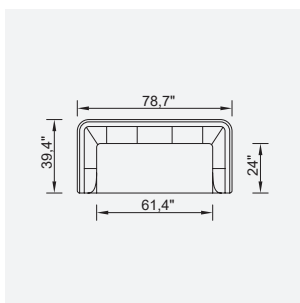

phantom

- 35 density high-resilient seat foam
- HYPER sponge on the back
- Frame strengthened with ply-Wooden
  (10 year warranty compliance with European norms)
- Seating height 14.9"
- Sofa height 27.9"

Wooden
Based Color

2.5 Sofa