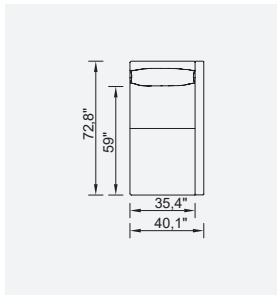

Relaxing Module (Right)