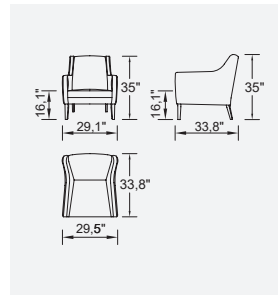

Marmaris Armchair