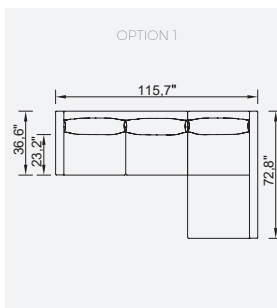

metropol

- Bedfeature (Double Bed)
- 35 density high-resilient seat foam
- Goosefeather padded back
- Frame strengthened with ply-Wooden (10 year warranty compliance with European norms)
- Seating height 16.5"
- Sofa height 25.9"

Wooden Based Color

OPTION 1