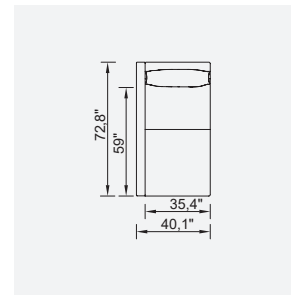

metropol

- Bedfeature (Double Bed)
- 35 density high-resilient seat foam
- Goosefeather padded back
- Frame strengthened with ply-Wooden (10 year warranty compliance with European norms)
- Seating height 16.5"
- Sofa height 25.9"

Wooden Based Color