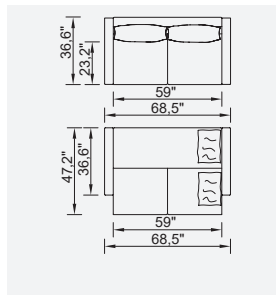

metropol

- Bedfeature (Double Bed)
- 35 density high-resilient seat foam
- Goosefeather padded back
- Frame strengthened with ply-Wooden (10 year warranty compliance with European norms)
- Seating height 16.5"
- Sofa height 25.9"

Wooden Based Color