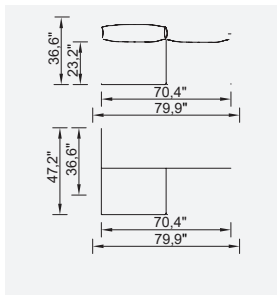

metropol

- Bedfeature (Double Bed)
- 35 density high-resilient seat foam
- Goosefeather padded back
- Frame strengthened with ply-Wooden (10 year warranty compliance with European norms)
- Seating height 16.5"
- Sofa height 25.9"

Wooden Based Color

3 Sofa