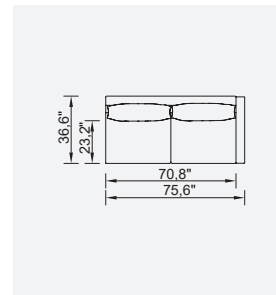

metropol

- Bedfeature (Double Bed)
- 35 density high-resilient seat foam
- Goosefeather padded back
- Frame strengthened with ply-Wooden (10 year warranty compliance with European norms)
- Seating height 16.5"
- Sofa height 25.9"

Wooden Based Color