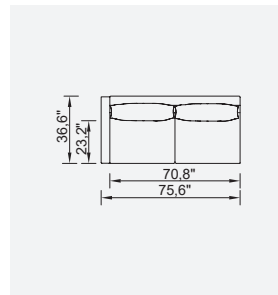

metropol

- Bedfeature (Double Bed)
- 35 density high-resilient seat foam
- Goosefeather padded back
- Frame strengthened with ply-Wooden (10 year warranty compliance with European norms)
- Seating height 16.5"
- Sofa height 25.9"

Wooden Based Color