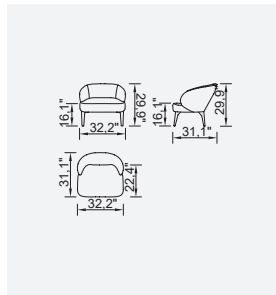

metropol

- Bedfeature (Double Bed)
- 35 density high-resilient seat foam
- Goosefeather padded back
- Frame strengthened with ply-Wooden (10 year warranty compliance with European norms)
- Seating height 16.5"
- Sofa height 25.9"

Wooden Based Color

3 Sofa

2 Sofa

Corner 3 Seater (Left)

Corner 3 Seater (Right)

Relaxing Module (Left)

Relaxing Module (Right)

Felix Armchair (Wooden)