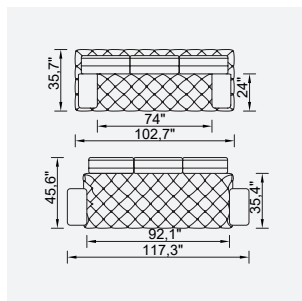

Wooden Based Color

MATT ANTRACITE

MATT WHITE

BRIGHT WHITE

WALNUT

MATT ECRU

SMOKE OAK

CREAM

CRIMSON FUME

MATT BLACK

BRIGHT BLACK

GRAY

LIGHT WALNUT

4 Sofa