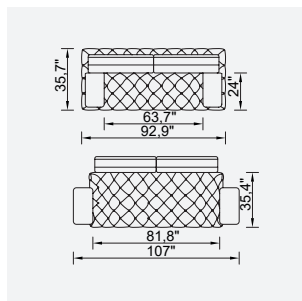

marseille

- Bed feature (DSS mechanism)
- Extended seats in depth (DSS mechanism)
- 35 density high-resilient seat foam
- HYPER sponge on the back
- Frame strengthened with ply-Wooden
  (10 year warranty compliance with European norms)
- Seating height 16.1"
- Sofa height 32.2"

Metal Leg Color

RAL 9005
BLACK

GOLD

Single Bed

Wooden Based Color

MATT ANTRACITE

MATT WHITE

BRIGHT WHITE

WALNUT

MATT ECRU

SMOKE OAK

CREAM

CRIMSON FUME

MATT BLACK

BRIGHT BLACK

GRAY

LIGHT WALNUT

3 Sofa