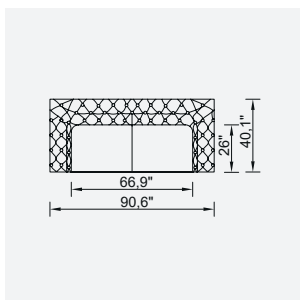

manchester

- 35 density high-resilient seat foam
- Frame strengthened with ply-Wooden (10 year warranty compliance with European norms)
- Seating height 15.7"
- Sofa height 29.1"

Metal Leg
Color

RAL 9005
BLACK

3 Sofa