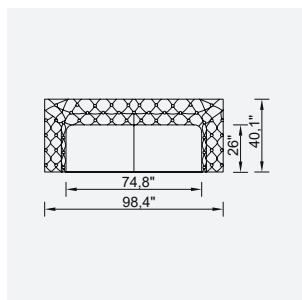

Metal Leg
Color

RAL 9005
BLACK

4 Sofa