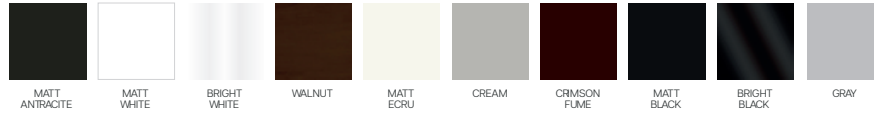

loft

- Feather sponge on the back
- Frame strengthened with ply-wood
(10 year warranty compliance with European norms)
- Seating height 16.1"
- Sofa height 32.6"

Wooden Based Color

Inter Module

Amorf Module (Left)

Amorf Module (Right)

Arm Module (Left)

Arm Module (Right)

Corner Module (Left)

Corner Module (Right)

With Side Table Module (Left)

With Side Table Module (Right)

Module With Exterior Table (Left)