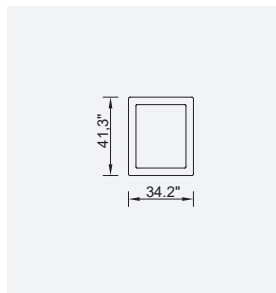

Inter Pouf

OPTION 59