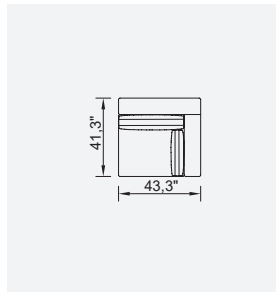

loft

- Feather sponge on the back
- Frame strengthened with ply-wood
(10 year warranty compliance with European norms)
- Seating height 16.1"
- Sofa height 32.6"

Wooden Based Color

Inter Module

Amorf Module (Left)

Amorf Module (Right)

Arm Module (Left)

Arm Module (Right)

Corner Module (Left)

Corner Module (Right)

With Side Table Module (Left)

With Side Table Module (Right)

Module With Exterior Table (Left)