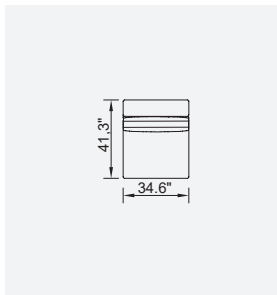

loft

- Feather sponge on the back
- Frame strengthened with ply-wood
(10 year warranty compliance with European norms)
- Seating height 16.1"
- Sofa height 32.6"

Wooden Based Color

Inter Module

Amorf Module (Left)

Amorf Module (Right)

Arm Module (Left)

Arm Module (Right)

Corner Module (Left)

Corner Module (Right)

With Side Table Module (Left)

With Side Table Module (Right)

Module With Exterior Table (Left)