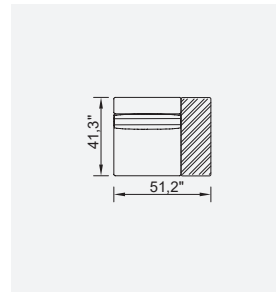

loft

- Feather sponge on the back
- Frame strengthened with ply-wood
(10 year warranty compliance with European norms)
- Seating height 16.1"
- Sofa height 32.6"

Wooden Based Color

Inter Module

Amorf Module (Left)

Amorf Module (Right)

Arm Module (Left)

Arm Module (Right)

Corner Module (Left)

Corner Module (Right)

With Side Table Module (Left)

With Side Table Module (Right)

Module With Exterior Table (Left)