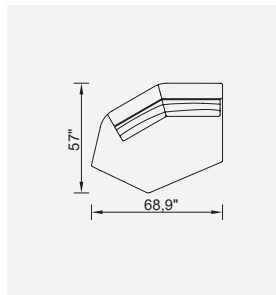

loft

- Feather sponge on the back
- Frame strengthened with ply-wood
(10 year warranty compliance with European norms)
- Seating height 16.1"
- Sofa height 32.6"

Wooden Based Color

Inter Module

Amorf Module (Left)

Amorf Module (Right)

Arm Module (Left)

Arm Module (Right)

Corner Module (Left)

Corner Module (Right)

With Side Table Module (Left)

With Side Table Module (Right)

Module With Exterior Table (Left)