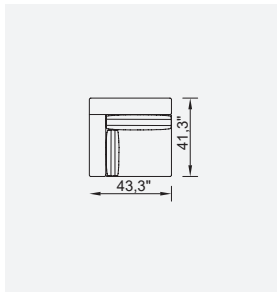

loft

- Feather sponge on the back
- Frame strengthened with ply-wood
(10 year warranty compliance with European norms)
- Seating height 16.1"
- Sofa height 32.6"

Wooden Based Color

Inter Module

Amorf Module (Left)

Amorf Module (Right)

Arm Module (Left)

Arm Module (Right)

Corner Module (Left)

Corner Module (Right)

With Side Table Module (Left)

With Side Table Module (Right)

Module With Exterior Table (Left)