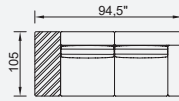

loft

- Feather sponge on the back
- Frame strengthened with ply-wood
(10 year warranty compliance with European norms)
- Seating height 16.1"
- Sofa height 32.6"

Wooden Based Color

Inter Module

Amorf Module (Left)

Amorf Module (Right)

Arm Module (Left)

Arm Module (Right)

Corner Module (Left)

Corner Module (Right)

With Side Table Module (Left)

With Side Table Module (Right)

Module With Exterior Table (Left)

Module With Exterior Table (Right)

Inter Pouf

Pouf

Amorf Module Origami

OPTION 58

OPTION 59

OPTION 3

OPTION 4