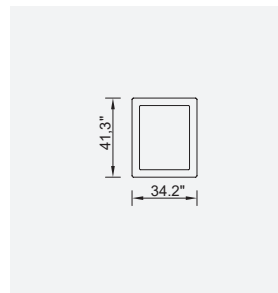

Pouf

OPTION 3