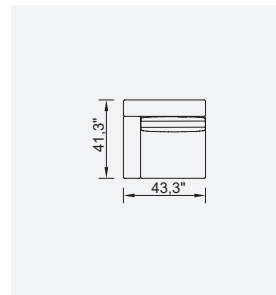

loft

- Feather sponge on the back
- Frame strengthened with ply-wood
(10 year warranty compliance with European norms)
- Seating height 16.1"
- Sofa height 32.6"

Wooden Based Color

Inter Module

Amorf Module (Left)

Amorf Module (Right)

Arm Module (Left)

Arm Module (Right)

Corner Module (Left)

Corner Module (Right)

With Side Table Module (Left)

With Side Table Module (Right)

Module With Exterior Table (Left)