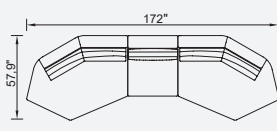

loft

- Feather sponge on the back
- Frame strengthened with ply-wood
(10 year warranty compliance with European norms)
- Seating height 16.1"
- Sofa height 32.6"

Wooden Based Color

Inter Module

Amorf Module (Left)

OPTION 7

OPTION 8

OPTION 9

OPTION 10

OPTION 35

OPTION 36

OPTION 24

OPTION 23