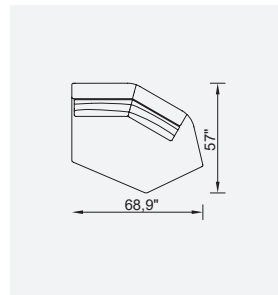

loft

- Feather sponge on the back
- Frame strengthened with ply-wood
(10 year warranty compliance with European norms)
- Seating height 16.1"
- Sofa height 32.6"

Wooden Based Color

Inter Module

Amorf Module (Left)

Amorf Module (Right)

Arm Module (Left)

Arm Module (Right)

Corner Module (Left)

Corner Module (Right)

With Side Table Module (Left)

With Side Table Module (Right)

Module With Exterior Table (Left)