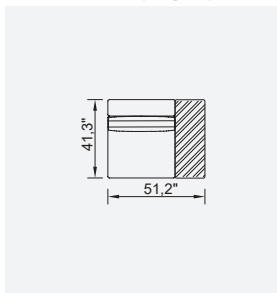

Module With Exterior Table (Right)

OPTION 58