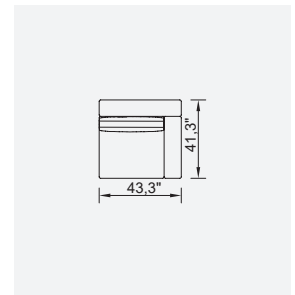

loft

- Feather sponge on the back
- Frame strengthened with ply-wood
(10 year warranty compliance with European norms)
- Seating height 16.1"
- Sofa height 32.6"

Wooden Based Color

Inter Module

Amorf Module (Left)

Amorf Module (Right)

Arm Module (Left)

Arm Module (Right)

Corner Module (Left)

Corner Module (Right)

With Side Table Module (Left)

With Side Table Module (Right)

Module With Exterior Table (Left)