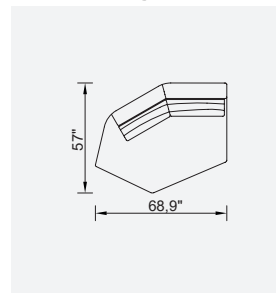

Amorf Module Origami

OPTION 4