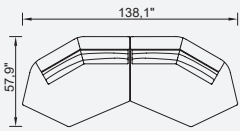

loft

- Feather sponge on the back
- Frame strengthened with ply-wood
(10 year warranty compliance with European norms)
- Seating height 16.1"
- Sofa height 32.6"

Wooden Based Color

Inter Module

Amorf Module (Left)

OPTION 7

OPTION 8

OPTION 9

OPTION 10

OPTION 35

OPTION 36

OPTION 24

OPTION 23