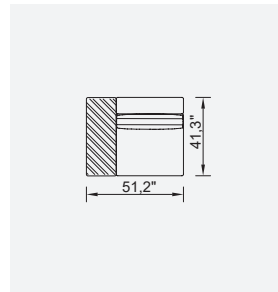

loft

- Feather sponge on the back
- Frame strengthened with ply-wood
(10 year warranty compliance with European norms)
- Seating height 16.1"
- Sofa height 32.6"

Wooden Based Color

Inter Module

Amorf Module (Left)

Amorf Module (Right)

Arm Module (Left)

Arm Module (Right)

Corner Module (Left)

Corner Module (Right)

With Side Table Module (Left)

With Side Table Module (Right)

Module With Exterior Table (Left)