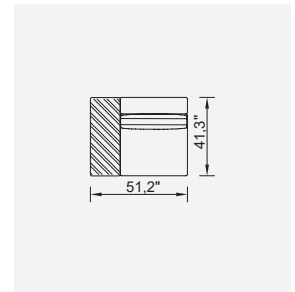

loft

- Feather sponge on the back
- Frame strengthened with ply-wood
(10 year warranty compliance with European norms)
- Seating height 16.1"
- Sofa height 32.6"

Wooden Based Color

Inter Module

Amorf Module (Left)

Amorf Module (Right)

Arm Module (Left)

Arm Module (Right)

Corner Module (Left)

Corner Module (Right)

With Side Table Module (Left)

With Side Table Module (Right)

Module With Exterior Table (Left)