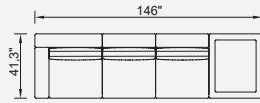

OPTION 8

OPTION 9

OPTION 10

OPTION 35

OPTION 36