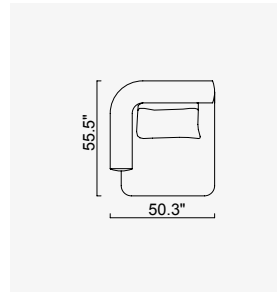

Relaxing Module (Left)