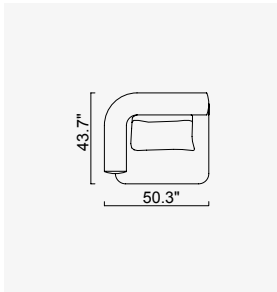

kyoto

- 35 density high-resilient seat foam
- Frame strengthened with ply-Wooden
(10 year warranty compliance with European norms)
- Seating height 41 cm
- Sofa height 70 cm

Wooden Based Color

Arm Module (Left)