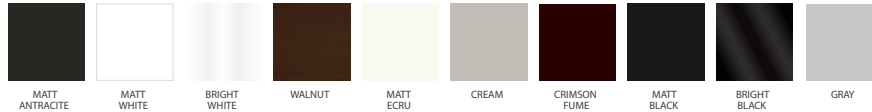

kyoto

- 35 density high-resilient seat foam
- Frame strengthened with ply-Wooden
(10 year warranty compliance with European norms)
- Seating height 41 cm
- Sofa height 70 cm

Wooden Based Color

Arm Module (Left)