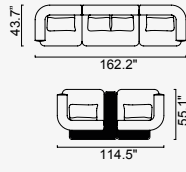

OPTION 32

OPTION 34

OPTION 35

OPTION 36

OPTION 37