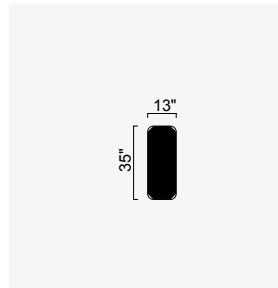

kyoto

- 35 density high-resilient seat foam
- Frame strengthened with ply-Wooden
(10 year warranty compliance with European norms)
- Seating height 41 cm
- Sofa height 70 cm

Wooden Based Color

Arm Module (Left)

Arm Module (Right)

Inter Module

Relaxing Module (Left)

Relaxing Module (Right)

Corner Module (Left)

Corner Module (Right)

Inter Coffe Table Module

Back Side Table (Left)