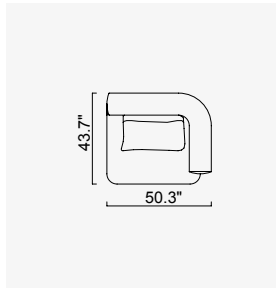

kyoto

- 35 density high-resilient seat foam
- Frame strengthened with ply-Wooden
(10 year warranty compliance with European norms)
- Seating height 41 cm
- Sofa height 70 cm

Wooden Based Color

Arm Module (Left)

Arm Module (Right)

Inter Module

Relaxing Module (Left)

Relaxing Module (Right)

Corner Module (Left)

Corner Module (Right)

Inter Coffe Table Module

Back Side Table (Left)