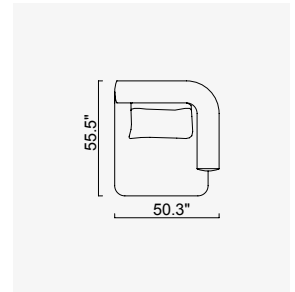

kyoto

- 35 density high-resilient seat foam
- Frame strengthened with ply-Wooden
(10 year warranty compliance with European norms)
- Seating height 41 cm
- Sofa height 70 cm

Wooden Based Color

Arm Module (Left)

Arm Module (Right)

Inter Module

Relaxing Module (Left)

Relaxing Module (Right)

Corner Module (Left)

Corner Module (Right)

Inter Coffe Table Module

Back Side Table (Left)