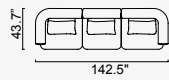

kyoto

- 35 density high-resilient seat foam
- Frame strengthened with ply-Wooden
(10 year warranty compliance with European norms)
- Seating height 41 cm
- Sofa height 70 cm

Wooden Based Color

Arm Module (Left)

Arm Module (Right)

Inter Module

Relaxing Module (Left)

Relaxing Module (Right)

Corner Module (Left)

Corner Module (Right)

Inter Coffe Table Module

Back Side Table (Left)

Back Side Table (Right)

OPTION 1

OPTION 2

OPTION 3

OPTION 4

OPTION 5

OPTION 6

OPTION 7