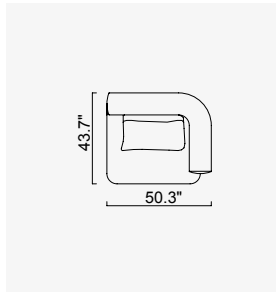

Arm Module (Right)