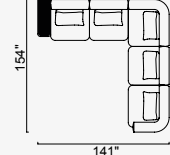

OPTION 6

OPTION 7

OPTION 8

OPTION 9

OPTION 10

OPTION 11

OPTION 12

OPTION 13

OPTION 14

OPTION 15

OPTION 18