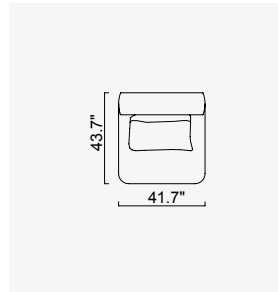

Inter Module