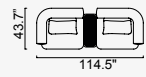

kyoto

- 35 density high-resilient seat foam
- Frame strengthened with ply-Wooden
(10 year warranty compliance with European norms)
- Seating height 41 cm
- Sofa height 70 cm

Wooden Based Color

Arm Module (Left)

Arm Module (Right)

Inter Module

Relaxing Module (Left)

Relaxing Module (Right)

Corner Module (Left)

Corner Module (Right)

Inter Coffe Table Module

Back Side Table (Left)

Back Side Table (Right)

OPTION 1

OPTION 2

OPTION 3

OPTION 4

OPTION 5

OPTION 6

OPTION 7