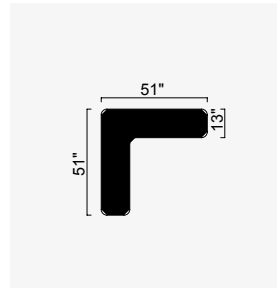

kyoto

- 35 density high-resilient seat foam
- Frame strengthened with ply-Wooden
(10 year warranty compliance with European norms)
- Seating height 41 cm
- Sofa height 70 cm

Wooden Based Color

Arm Module (Left)

Arm Module (Right)

Inter Module

Relaxing Module (Left)

Relaxing Module (Right)

Corner Module (Left)

Corner Module (Right)

Inter Coffe Table Module

Back Side Table (Left)

Back Side Table (Right)

OPTION 1

OPTION 2

OPTION 3

OPTION 4

OPTION 5

OPTION 6

OPTION 7