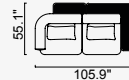

kyoto

- 35 density high-resilient seat foam
- Frame strengthened with ply-Wooden
(10 year warranty compliance with European norms)
- Seating height 41 cm
- Sofa height 70 cm

Wooden Based Color

Arm Module (Left)

Arm Module (Right)

Inter Module

Relaxing Module (Left)

Relaxing Module (Right)

Corner Module (Left)

Corner Module (Right)

Inter Coffe Table Module

Back Side Table (Left)

Back Side Table (Right)

OPTION 1

OPTION 2

OPTION 3

OPTION 4

OPTION 5

OPTION 6

OPTION 7