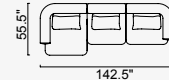

OPTION 6

OPTION 7

OPTION 8

OPTION 9

OPTION 10

OPTION 11

OPTION 12

OPTION 13

OPTION 14

OPTION 15