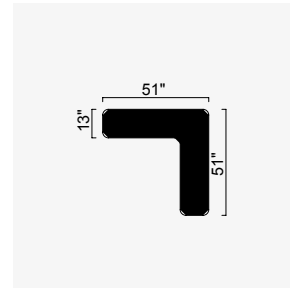

Back Side Table (Right)

OPTION 5