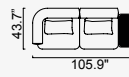

kyoto

- 35 density high-resilient seat foam
- Frame strengthened with ply-Wooden
(10 year warranty compliance with European norms)
- Seating height 41 cm
- Sofa height 70 cm

Wooden Based Color

Arm Module (Left)

Arm Module (Right)

Inter Module

Relaxing Module (Left)

Relaxing Module (Right)

Corner Module (Left)

Corner Module (Right)

Inter Coffe Table Module

Back Side Table (Left)

Back Side Table (Right)

OPTION 1

OPTION 2

OPTION 3

OPTION 4

OPTION 5

OPTION 6

OPTION 7