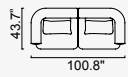

kyoto

- 35 density high-resilient seat foam
- Frame strengthened with ply-Wooden
(10 year warranty compliance with European norms)
- Seating height 41 cm
- Sofa height 70 cm

Wooden Based Color

Arm Module (Left)

Arm Module (Right)

Inter Module

Relaxing Module (Left)

Relaxing Module (Right)

Corner Module (Left)

Corner Module (Right)

Inter Coffe Table Module

Back Side Table (Left)

Back Side Table (Right)

OPTION 1

OPTION 2

OPTION 3

OPTION 4

OPTION 5

OPTION 6

OPTION 7