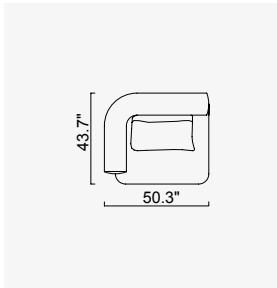

kyoto

- 35 density high-resilient seat foam
- Frame strengthened with ply-Wooden
(10 year warranty compliance with European norms)
- Seating height 41 cm
- Sofa height 70 cm

Wooden Based Color

Arm Module (Left)

Arm Module (Right)

Inter Module

Relaxing Module (Left)

Relaxing Module (Right)

Corner Module (Left)

Corner Module (Right)

Inter Coffe Table Module

Back Side Table (Left)