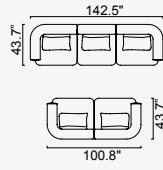

kyoto

- 35 density high-resilient seat foam
- Frame strengthened with ply-Wooden
(10 year warranty compliance with European norms)
- Seating height 41 cm
- Sofa height 70 cm

Wooden Based Color

Arm Module (Left)

OPTION 24

OPTION 25

OPTION 26

OPTION 27

OPTION 28

OPTION 29

OPTION 30

OPTION 31