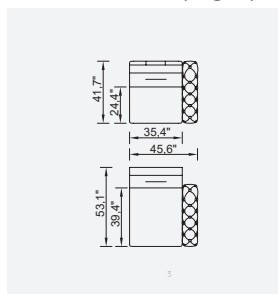

gallardo

- Bed feature (DSS mechanism)
- Extended seats in depth (DSS mechanism)
- 35 density high-resilient seat foam
- Frame strengthened with ply-wood (10 year warranty compliance with European norms)
- Seating height 15.7"
- Sofa height 33.4"

Arm Module (Right)

Inter Module

Corner Module

Relaxing Module (Left)

Relaxing Module (Right)

Inter Coffee Table Module

1.5 Sofa

3 Sofa