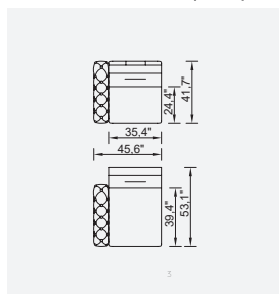

gallardo

- Bed feature (DSS mechanism)
- Extended seats in depth (DSS mechanism)
- 35 density high-resilient seat foam
- Frame strengthened with ply-wood (10 year warranty compliance with European norms)
- Seating height 15.7"
- Sofa height 33.4"

Arm Module (Right)

Inter Module

Corner Module

Relaxing Module (Left)

Relaxing Module (Right)

Inter Coffee Table Module

1.5 Sofa

3 Sofa