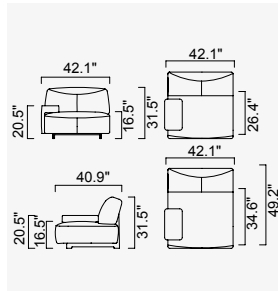

da vinci

- 35 density Süperlex seat foam
- Ability to have large sessions (Da Vinci mechanism)
- Plywood skeleton
(10 year warranty compliance with European norms)
- HYPER sponge on the back
- Seating height 16.5"
- Sofa height 31.5"

Arm Module (Right)
(Ceramic - Leather)

Arm Module (Left)
(Ceramic - Leather)

Inter Module

Pouf (Leather)

Corner Module

Sofa Table

Arm Module (Right)
(Ceramic)

Arm Module (Left)
(Ceramic)