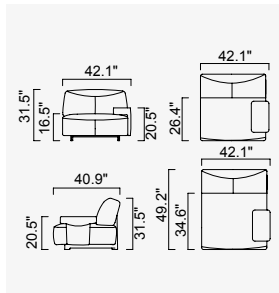

da vinci

- 35 density Süperlex seat foam
- Ability to have large sessions (Da Vinci mechanism)
- Plywood skeleton
(10 year warranty compliance with European norms)
- HYPER sponge on the back
- Seating height 16.5"
- Sofa height 31.5"

Arm Module (Right)
(Ceramic - Leather)

Arm Module (Left)
(Ceramic - Leather)

Inter Module

Pouf (Leather)

Corner Module

Sofa Table

Arm Module (Right)
(Ceramic)

Arm Module (Left)
(Ceramic)