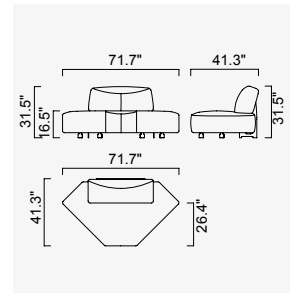

da vinci

- 35 density Süperlex seat foam
- Ability to have large sessions (Da Vinci mechanism)
- Plywood skeleton
(10 year warranty compliance with European norms)
- HYPER sponge on the back
- Seating height 16.5"
- Sofa height 31.5"

Arm Module (Right)
(Ceramic - Leather)

Arm Module (Left)
(Ceramic - Leather)

Inter Module

Pouf (Leather)

Corner Module

Sofa Table

Arm Module (Right)
(Ceramic)

Arm Module (Left)
(Ceramic)