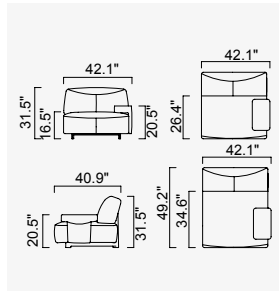

da vinci

- 35 density Süperlex seat foam
- Ability to have large sessions (Da Vinci mechanism)
- Plywood skeleton
(10 year warranty compliance with European norms)
- HYPER sponge on the back
- Seating height 16.5"
- Sofa height 31.5"

Arm Module (Right)
(Ceramic - Leather)

Arm Module (Left)
(Ceramic - Leather)

Inter Module

Pouf (Leather)

Corner Module

Sofa Table

Arm Module (Right)
(Ceramic)

Arm Module (Left)
(Ceramic)