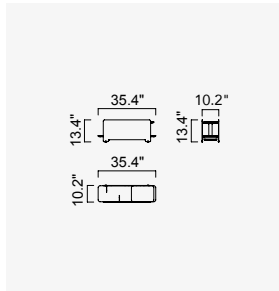

da vinci

- 35 density Süperlex seat foam
- Ability to have large sessions (Da Vinci mechanism)
- Plywood skeleton
(10 year warranty compliance with European norms)
- HYPER sponge on the back
- Seating height 16.5"
- Sofa height 31.5"

Arm Module (Right)
(Ceramic - Leather)

Arm Module (Left)
(Ceramic - Leather)

Inter Module

Pouf (Leather)

Corner Module

Sofa Table

Arm Module (Right)
(Ceramic)

Arm Module (Left)
(Ceramic)