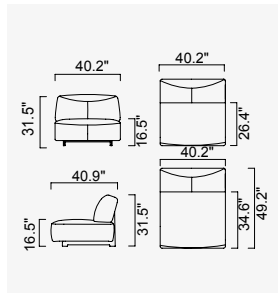

da vinci

- 35 density Süperlex seat foam
- Ability to have large sessions (Da Vinci mechanism)
- Plywood skeleton
(10 year warranty compliance with European norms)
- HYPER sponge on the back
- Seating height 16.5"
- Sofa height 31.5"

Arm Module (Right)
(Ceramic - Leather)

Arm Module (Left)
(Ceramic - Leather)

Inter Module

Pouf (Leather)

Corner Module

Sofa Table

Arm Module (Right)
(Ceramic)

Arm Module (Left)
(Ceramic)