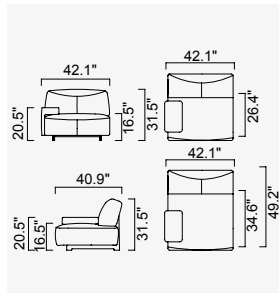

da vinci

- 35 density Süperlex seat foam
- Ability to have large sessions (Da Vinci mechanism)
- Plywood skeleton
(10 year warranty compliance with European norms)
- HYPER sponge on the back
- Seating height 16.5"
- Sofa height 31.5"

Arm Module (Right)
(Ceramic - Leather)

Arm Module (Left)
(Ceramic - Leather)

Inter Module

Pouf (Leather)

Corner Module

Sofa Table

Arm Module (Right)
(Ceramic)

Arm Module (Left)
(Ceramic)