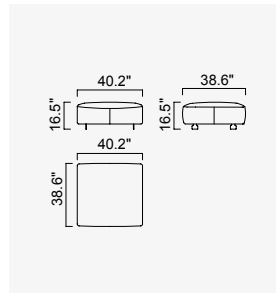

da vinci

- 35 density Süperlex seat foam
- Ability to have large sessions (Da Vinci mechanism)
- Plywood skeleton
(10 year warranty compliance with European norms)
- HYPER sponge on the back
- Seating height 16.5"
- Sofa height 31.5"

Arm Module (Right)
(Ceramic - Leather)

Arm Module (Left)
(Ceramic - Leather)

Inter Module

Pouf (Leather)

Corner Module

Sofa Table

Arm Module (Right)
(Ceramic)

Arm Module (Left)
(Ceramic)