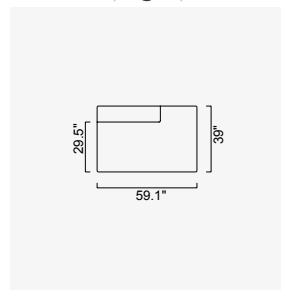

cubic

- Goose feather padded back, sitting and arm
- 35 density high-resilient seat foam
- Frame strengthened with ply-Wooden (10 year warranty compliance with European norms)
- Modular structure provides unlimited options
- Seating height
- Sofa height 28.3"

Pouf With Rectangle
Coffee Table Module

Pouf With Square
Coffee Table Module

Relaxing Module
(Left)

Relaxing Module
(Right)

Curved Module

Living Area Module

OPTION 22

OPTION 23