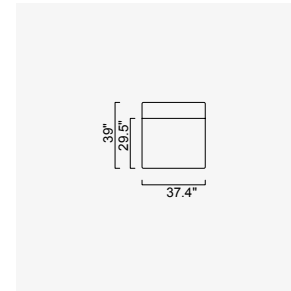

cubic

- Goose feather padded back, sitting and arm
- 35 density high-resilient seat foam
- Frame strengthened with ply-Wooden (10 year warranty compliance with European norms)
- Modular structure provides unlimited options
- Seating height
- Sofa height 28.3"

High Arm Module
(Left)

High Arm Module
(Right)

Low Arm Module
(Left)

Low Arm Module
(Right)

Inter Module

Corner Module
(Left)

Corner Module
(Right)

Pouf