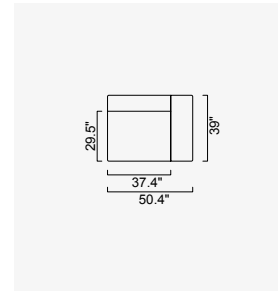

cubic

- Goose feather padded back, sitting and arm
- 35 density high-resilient seat foam
- Frame strengthened with ply-Wooden (10 year warranty compliance with European norms)
- Modular structure provides unlimited options
- Seating height
- Sofa height 28.3"

High Arm Module
(Left)

High Arm Module
(Right)

Low Arm Module
(Left)

Low Arm Module
(Right)

Inter Module

Corner Module
(Left)

Corner Module
(Right)

Pouf