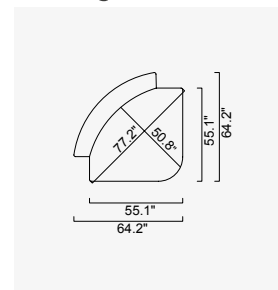

cubic

- Goose feather padded back, sitting and arm
- 35 density high-resilient seat foam
- Frame strengthened with ply-Wooden (10 year warranty compliance with European norms)
- Modular structure provides unlimited options
- Seating height
- Sofa height 28.3"

Pouf With Rectangle
Coffee Table Module

Pouf With Square
Coffee Table Module

Relaxing Module
(Left)

Relaxing Module
(Right)

Curved Module

Living Area Module

OPTION 22

OPTION 23