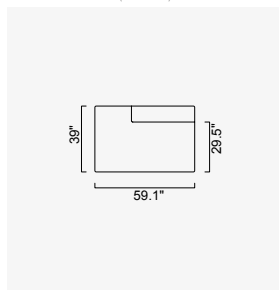

Relaxing Module
(Left)

OPTION 22