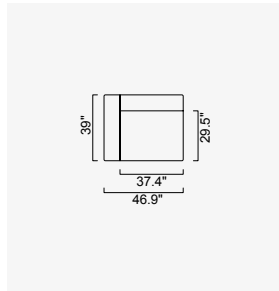

High Arm Module
(Left)