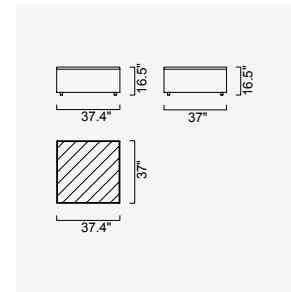

Pouf With Square
Coffee Table Module

OPTION 28