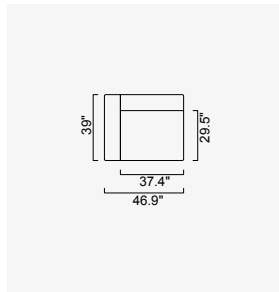

cubic

- Goose feather padded back, sitting and arm
- 35 density high-resilient seat foam
- Frame strengthened with ply-Wooden (10 year warranty compliance with European norms)
- Modular structure provides unlimited options
- Seating height
- Sofa height 28.3"

High Arm Module
(Left)

High Arm Module
(Right)

Low Arm Module
(Left)

Low Arm Module
(Right)

Inter Module

Corner Module
(Left)

Corner Module
(Right)

Pouf