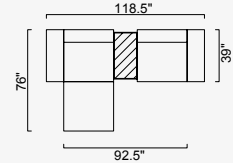

cubic

- Goose feather padded back, sitting and arm
- 35 density high-resilient seat foam
- Frame strengthened with ply-Wooden (10 year warranty compliance with European norms)
- Modular structure provides unlimited options
- Seating height
- Sofa height 28.3"

OPTION 24

OPTION 29

OPTION 28

OPTION 25

OPTION 5

OPTION 6

OPTION 26

OPTION 27