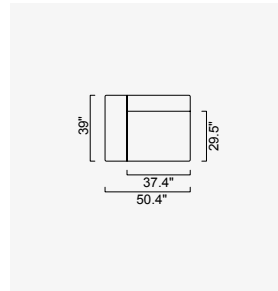

Low Arm Module
(Left)