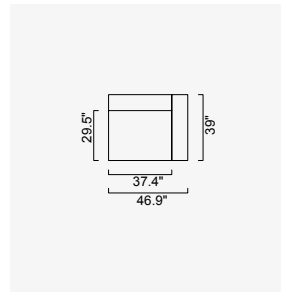

cubic

- Goose feather padded back, sitting and arm
- 35 density high-resilient seat foam
- Frame strengthened with ply-Wooden (10 year warranty compliance with European norms)
- Modular structure provides unlimited options
- Seating height
- Sofa height 28.3"

High Arm Module
(Left)

High Arm Module
(Right)

Low Arm Module
(Left)

Low Arm Module
(Right)

Inter Module

Corner Module
(Left)

Corner Module
(Right)

Pouf