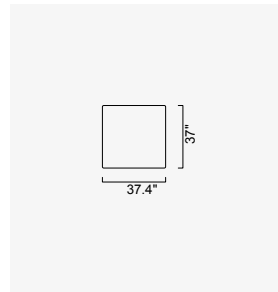

cubic

- Goose feather padded back, sitting and arm
- 35 density high-resilient seat foam
- Frame strengthened with ply-Wooden (10 year warranty compliance with European norms)
- Modular structure provides unlimited options
- Seating height
- Sofa height 28.3"

High Arm Module
(Left)

High Arm Module
(Right)

Low Arm Module
(Left)

Low Arm Module
(Right)

Inter Module

Corner Module
(Left)

Corner Module
(Right)

Pouf