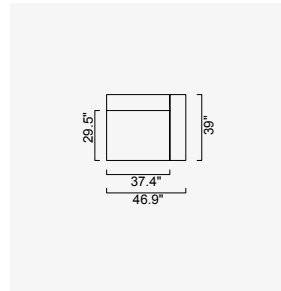

High Arm Module
(Right)