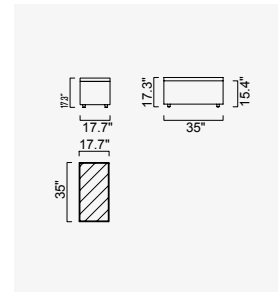

Pouf With Rectangle
Coffee Table Module