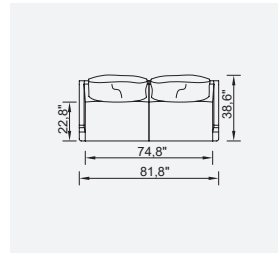

3 Sofa

OPTION 6