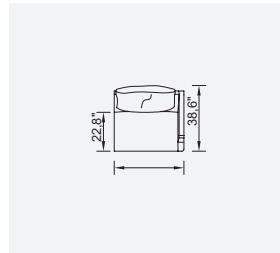

Single Module (Left)

OPTION 11