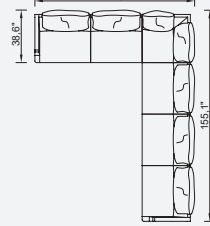

Metal Leg Color

Corner 3 Seater Module (Right)

Corner 3 Seater Module (Left)

Corner Module

Inter Module

Relaxing Module (Left)

Relaxing Module (Right)

Single Module (Right)

OPTION 7

OPTION 8

OPTION 9

OPTION 10

OPTION 12

OPTION 3

OPTION 5

OPTION 4