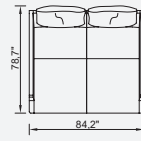

Metal Leg Color

Corner 3 Seater Module (Right)

Corner 3 Seater Module (Left)

Corner Module

Inter Module

Relaxing Module (Left)

Relaxing Module (Right)

Single Module (Right)

Single Module (Left)

3 Sofa

2 Sofa

Moi Armchair (Wooden)

OPTION 1

OPTION 2

OPTION 11

OPTION 6