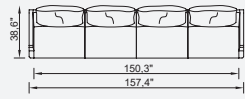

Metal Leg Color

Corner 3 Seater Module (Right)

Corner 3 Seater Module (Left)

Corner Module

Inter Module

Relaxing Module (Left)

Relaxing Module (Right)

Single Module (Right)

Single Module (Left)

3 Sofa

2 Sofa

Moi Armchair (Wooden)

OPTION 1

OPTION 2

OPTION 11

OPTION 6