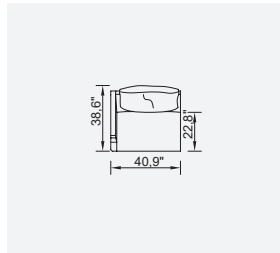

cape town

- 35 density high-resilient, seat foam
- Goosefeather padded back and arm
- Frame strengthened with ply-Wooden (10 year warranty compliance with European norms)
- Seating height 16.1"
- Sofa height 33.4"

Metal Leg Color

Corner 3 Seater Module (Right)

Corner 3 Seater Module (Left)

Corner Module

Inter Module

Relaxing Module (Left)

Relaxing Module (Right)

Single Module (Right)