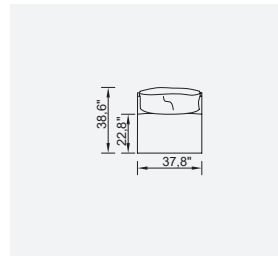

cape town

- 35 density high-resilient, seat foam
- Goosefeather padded back and arm
- Frame strengthened with ply-Wooden (10 year warranty compliance with European norms)
- Seating height 16.1"
- Sofa height 33.4"

Metal Leg Color

Corner 3 Seater Module (Right)

Corner 3 Seater Module (Left)

Corner Module

Inter Module

Relaxing Module (Left)

Relaxing Module (Right)

Single Module (Right)