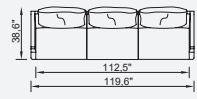

Metal Leg Color

Corner 3 Seater Module (Right)

Corner 3 Seater Module (Left)

Corner Module

Inter Module

Relaxing Module (Left)

Relaxing Module (Right)

Single Module (Right)

Single Module (Left)

3 Sofa

2 Sofa

Moi Armchair (Wooden)

OPTION 1

OPTION 2

OPTION 11

OPTION 6