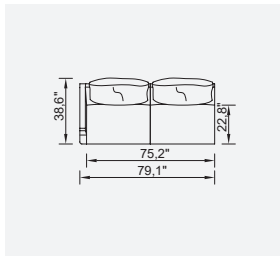

cape town

- 35 density high-resilient, seat foam
- Goosefeather padded back and arm
- Frame strengthened with ply-Wooden (10 year warranty compliance with European norms)
- Seating height 16.1"
- Sofa height 33.4"

Metal Leg Color

Corner 3 Seater Module (Right)

Corner 3 Seater Module (Left)

Corner Module

Inter Module

Relaxing Module (Left)

Relaxing Module (Right)

Single Module (Right)