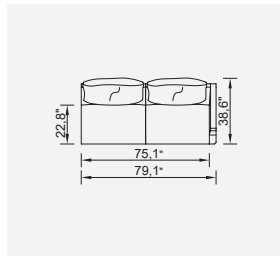

cape town

- 35 density high-resilient, seat foam
- Goosefeather padded back and arm
- Frame strengthened with ply-Wooden (10 year warranty compliance with European norms)
- Seating height 16.1"
- Sofa height 33.4"

Metal Leg Color

Corner 3 Seater Module (Right)

Corner 3 Seater Module (Left)

Corner Module

Inter Module

Relaxing Module (Left)

Relaxing Module (Right)

Single Module (Right)