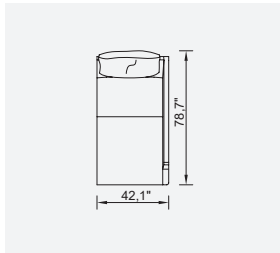

cape town

- 35 density high-resilient, seat foam
- Goosefeather padded back and arm
- Frame strengthened with ply-Wooden (10 year warranty compliance with European norms)
- Seating height 16.1"
- Sofa height 33.4"

Metal Leg Color

Corner 3 Seater Module (Right)

Corner 3 Seater Module (Left)

Corner Module

Inter Module

Relaxing Module (Left)

Relaxing Module (Right)

Single Module (Right)