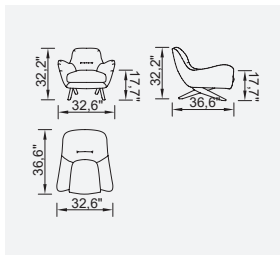

cape town

- 35 density high-resilient, seat foam
- Goosefeather padded back and arm
- Frame strengthened with ply-Wooden (10 year warranty compliance with European norms)
- Seating height 16.1"
- Sofa height 33.4"

Metal Leg Color

Corner 3 Seater Module (Right)

Corner 3 Seater Module (Left)

Corner Module

Inter Module

Relaxing Module (Left)

Relaxing Module (Right)

Single Module (Right)

Single Module (Left)

3 Sofa

2 Sofa

Moi Armchair (Wooden)

OPTION 1

OPTION 2

OPTION 11

OPTION 6