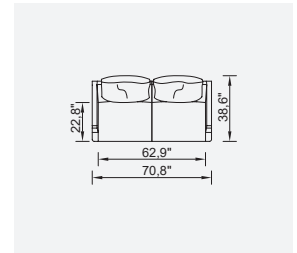

2 Sofa

OPTION 7