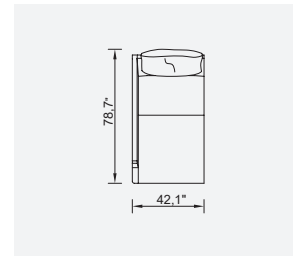

cape town

- 35 density high-resilient, seat foam
- Goosefeather padded back and arm
- Frame strengthened with ply-Wooden (10 year warranty compliance with European norms)
- Seating height 16.1"
- Sofa height 33.4"

Metal Leg Color

Corner 3 Seater Module (Right)

Corner 3 Seater Module (Left)

Corner Module

Inter Module

Relaxing Module (Left)

Relaxing Module (Right)

Single Module (Right)