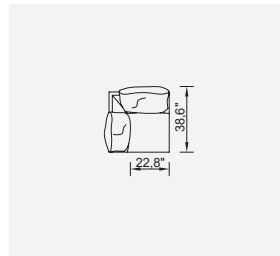

cape town

- 35 density high-resilient, seat foam
- Goosefeather padded back and arm
- Frame strengthened with ply-Wooden (10 year warranty compliance with European norms)
- Seating height 16.1"
- Sofa height 33.4"

Metal Leg Color

Corner 3 Seater Module (Right)

Corner 3 Seater Module (Left)

Corner Module

Inter Module

Relaxing Module (Left)

Relaxing Module (Right)

Single Module (Right)