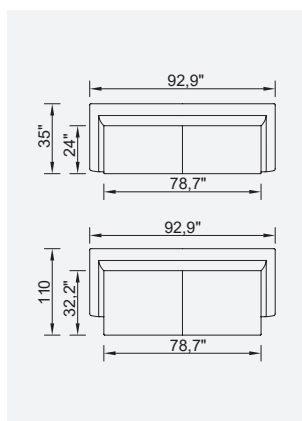

aston villa

- Bed feature (Single Bed)
- Extended seats in depth (Single Bed)
- 35 density high-resilient seat foam
- Frame strengthened with ply-Wooden
- HYPER sponge on the back
- Frame strengthened with ply-Wooden (10 year warranty compliance with European norms)
- Seating height 16.1"
- Sofa height 29.5"

Metal Leg Color

Wooden Based Color

4 Sofa