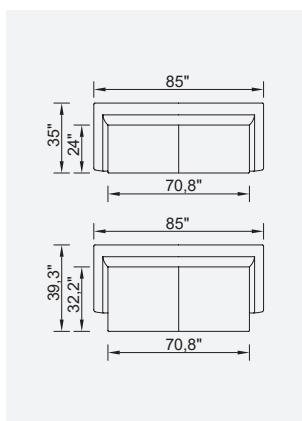

aston villa

- Bed feature (Single Bed)
- Extended seats in depth (Single Bed)
- 35 density high-resilient seat foam
- Frame strengthened with ply-Wooden
- HYPER sponge on the back
- Frame strengthened with ply-Wooden (10 year warranty compliance with European norms)
- Seating height 16.1"
- Sofa height 29.5"

Metal Leg Color

Wooden Based Color

3 Sofa