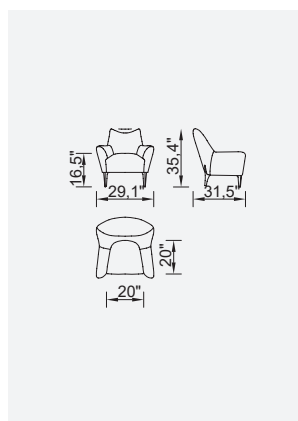

Paris Armchair