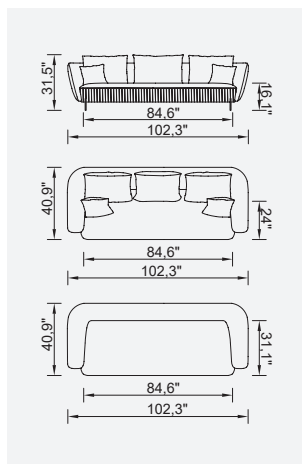

Metal Leg
Color

4 Sofa Line Air