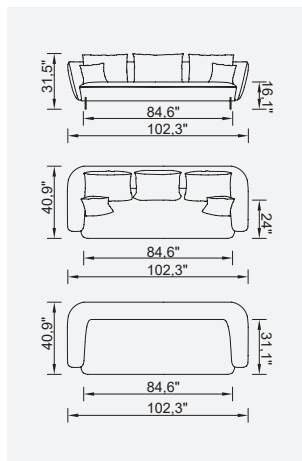

4 Sofa Soft Air