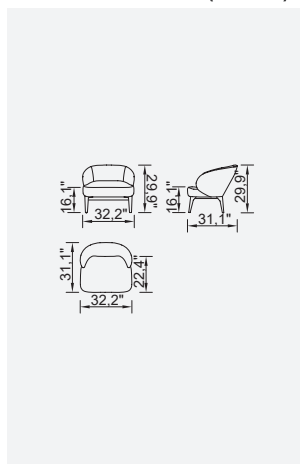

Felix Armchair (Metal)