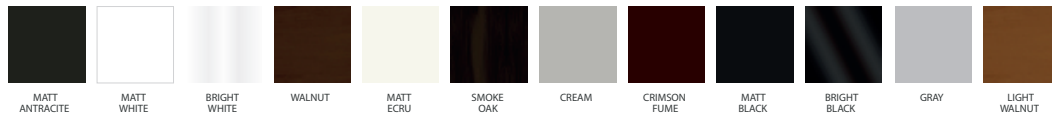

air bugatti evo

- 35 density high-resilient, seat foam
- Goosefeather padded back and arm
- Frame strengthened with ply-Wooden
(10 year warranty compliance with European norms)
- Seating height 16.5"
- Sofa height 30.3"

Metal Leg Color

Wooden Based Color

4 Sofa

3 Sofa

Galileo Armchair