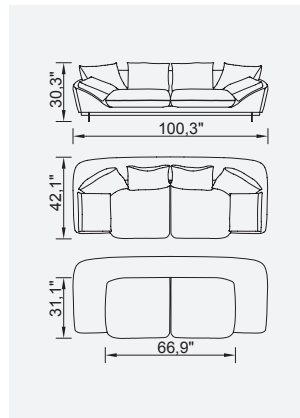

air bugatti evo

- 35 density high-resilient, seat foam
- Goosefeather padded back and arm
- Frame strengthened with ply-Wooden
  (10 year warranty compliance with European norms)
- Seating height 16.5"
- Sofa height 30.3"

Metal Leg Color

Wooden Based Color

3 Sofa