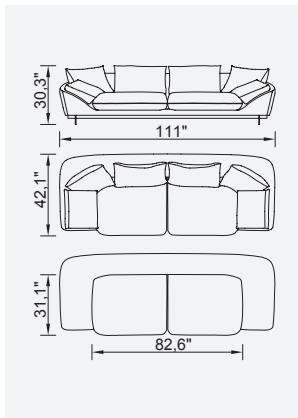

air bugatti evo

- 35 density high-resilient, seat foam
- Goosefeather padded back and arm
- Frame strengthened with ply-Wooden
  (10 year warranty compliance with European norms)
- Seating height 16.5"
- Sofa height 30.3"

Metal Leg Color

Wooden Based Color

4 Sofa